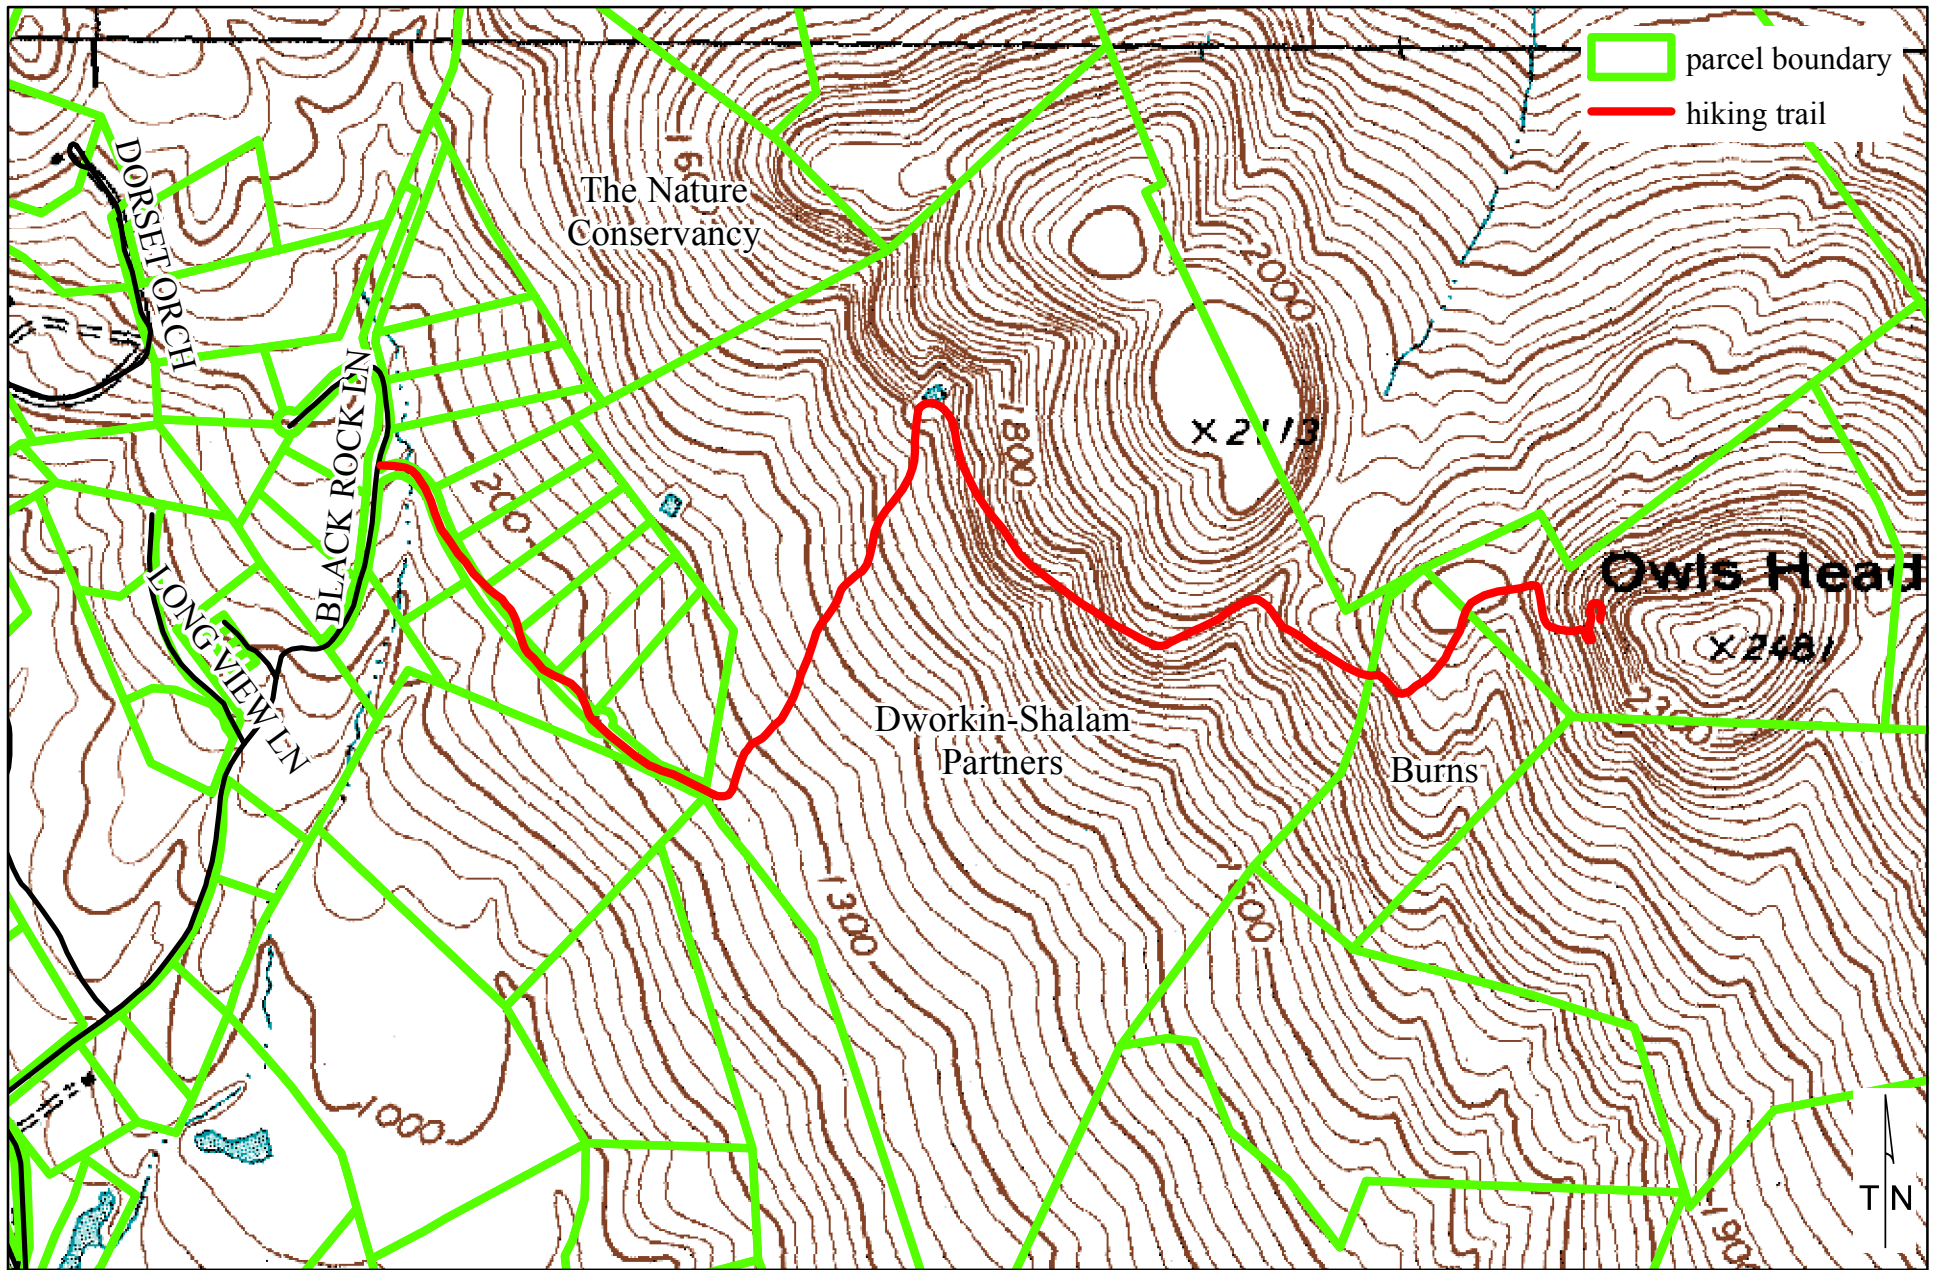

Owl's Head/Gilbert Lookout Hiking Trail

Dorset, Vermont

Base map is the 1967/68 USGS
topographic map. Parcel
boundaries from the 2007 tax map.

prepared by
Calfee Woodland Management
2 December 2013